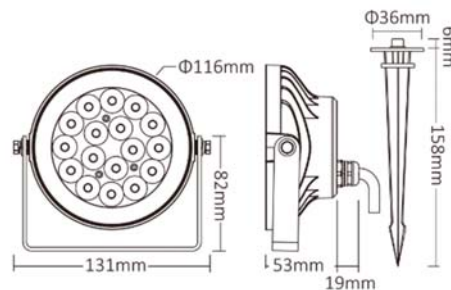

Spotlights are compatible with a range of hand-held or wall mount controls and can interface with WiFi App and 3rd party voice controls

FUT-C02 9W features include:

- Input Voltage 100-240VAC
- Power 9W
- RGB+CT (2700K-6500K)
- Luminous Flux 900lm
- CRI >80
- Beam Angle 15°
- Illumination distance >10M
- IP66
- Working Temp: -20~60°C

FUT-C03 15W features include:

- Input Voltage 100-240VAC
- Power 15W
- RGB+CT (2700K-6500K)
- Luminous Flux 1500lm
- CRI >80
- Beam Angle 15°
- Illumination distance >10M
- IP66
- Working Temp: -20~60°C

FUT-C05 25W features include:

- Input Voltage 100-240VAC
- Power 25W
- RGB+CT (2700K-6500K)
- Luminous Flux 2100lm
- CRI >80
- Beam Angle 15°
- Illumination distance >15M
- IP66
- Working Temp: -20~+45°C