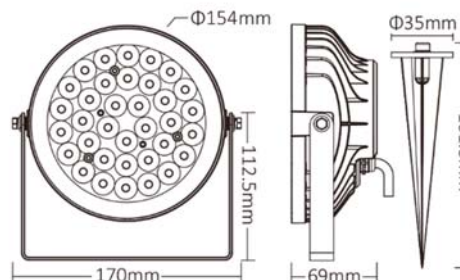

Spotlights are compatible with a range of hand-held or wall mount controls and can interface with WiFi App and 3rd party voice controls

FUT-C02 9W features include:

- Input Voltage 100-240VAC
- Power 9W
- RGB+CT (2700K-6500K)
- Luminous Flux 900lm
- CRI >80
- Beam Angle 15°
- Illumination distance >10M
- IP66
- Working Temp: -20~60°C

FUT-C03 15W features include:

- Input Voltage 100-240VAC
- Power 15W
- RGB+CT (2700K-6500K)
- Luminous Flux 1500lm
- CRI >80
- Beam Angle 15°
- Illumination distance >10M
- IP66
- Working Temp: -20~60°C

FUT-C05 25W features include:

- Input Voltage 100-240VAC
- Power 25W
- RGB+CT (2700K-6500K)
- Luminous Flux 2100lm
- CRI >80
- Beam Angle 15°
- Illumination distance >15M
- IP66
- Working Temp: -20~+45°C