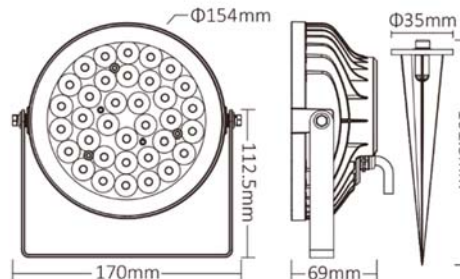

Spotlights are compatible with a range of hand-held or wall mount controls and can interface with WiFi App and 3rd party voice controls

FUT-C02 9W features include:

- Input Voltage 100-240VAC
- Power 9W
- RGB+CT (2700K-6500K)
- Luminous Flux 900lm
- CRI >80
- Beam Angle 15°
- Illumination distance >10M
- IP66
- Working Temp: -20~60°C

FUT-C03 15W features include:

- Input Voltage 100-240VAC
- Power 15W
- RGB+CT (2700K-6500K)
- Luminous Flux 1500lm
- CRI >80
- Beam Angle 15°
- Illumination distance >10M
- IP66
- Working Temp: -20~60°C

FUT-C05 25W features include:

- Input Voltage 100-240VAC
- Power 25W
- RGB+CT (2700K-6500K)
- Luminous Flux 2100lm
- CRI >80
- Beam Angle 15°
- Illumination distance >15M
- IP66
- Working Temp: -20~+45°C