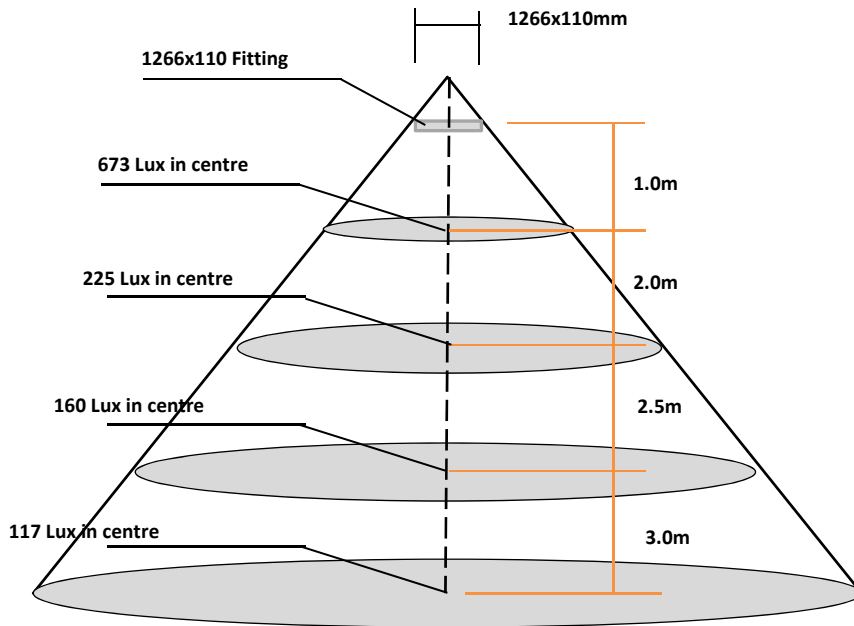

Illumination Cone Pure White without LED diffuser