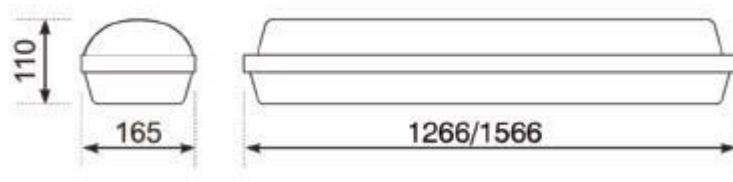

Selectable detection area, hold on time, daylight sensing level

SPECIFICATIONS				
Model	Power (W)	CCT°K	Total Flux (lm) typ	CRI (Ra)
PFB1266x165DNCF-PW-50W-SENS	50W	5000 ~ 6500K	4500	85
PFB1266x165DNCF-NAW-50W-SENS		4000 ~ 4500K	4500	
PFB1266x165DNCF-WW-50W-SENS		2700 ~ 3000K	4250	

## Dimensions