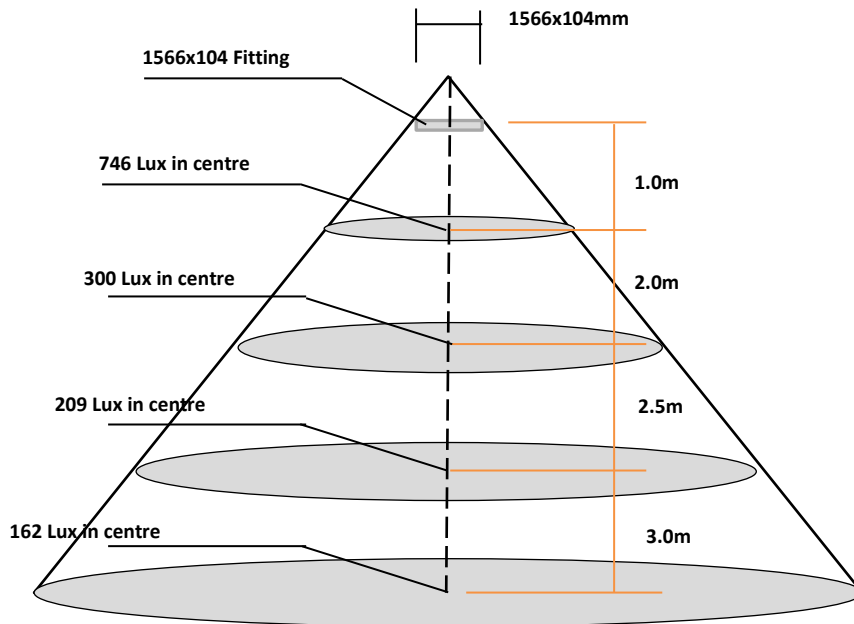

With Integral Microwave sensor and DIM driver

With the above microwave sensor options plus selectable dimming level when there are no persons present

Dimming % selectable from 5% to 100% illumination

SPECIFICATIONS				
Model	Power (W)	CCT°K	Total Flux (lm) typ	CRI (Ra)
PFB1566x104NCF-PW-35W-SENS+DIM	35W	5000 ~ 6500K	3300	85
PFB1566x104NCF-NAW-35W-SENS+DIM		4000 ~ 4500K	3300	
PFB1566x104NCF-WW-35W-SENS+DIM		2700 ~ 3000K	3100	

Dimensions

Illumination Cone Pure White without LED diffuser

Illumination Cone Pure White with LED diffuser