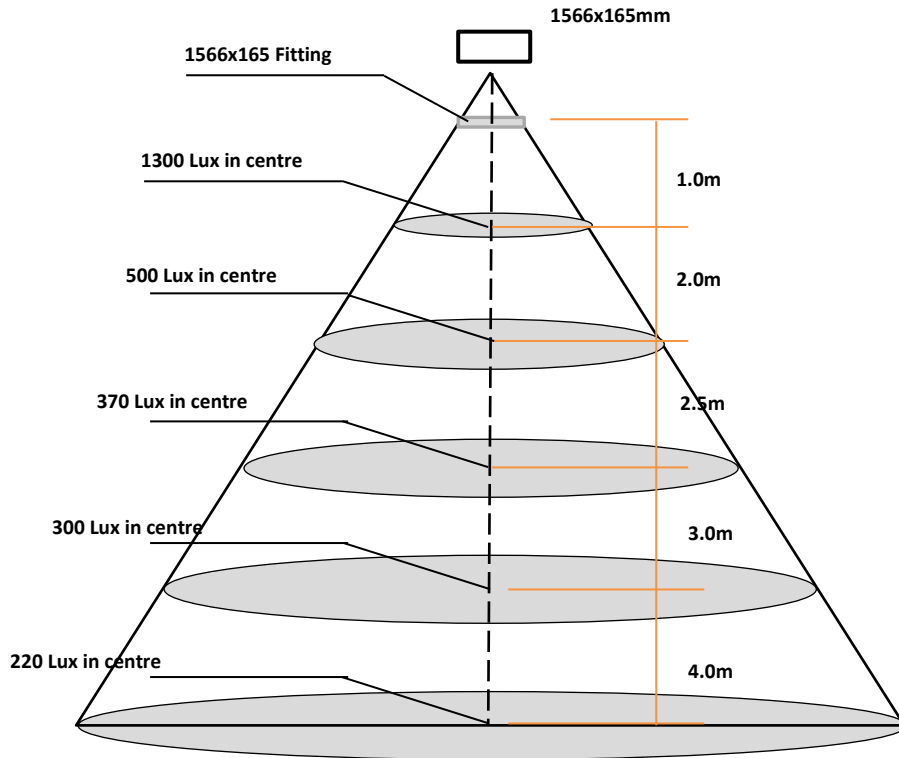

With Integral Microwave sensor and DIM driver

With the above microwave sensor options plus selectable dimming level when there are no persons present

Dimming % selectable from 5% to 100% illumination

SPECIFICATIONS				
Model	Power (W)	CCT°K	Total Flux (lm) typ	CRI (Ra)
PFB1566x165DNCF-PW-68W-SENS+DIM	68W	5000 ~ 6500K	6800	85
PFB1566x165DNCF-NAW-68W-SENS+DIM		4000 ~ 4500K	6800	
PFB1566x165DNCF-WW-68W-SENS+DIM		2700 ~ 3000K	6120	

Dimensions

Illumination Cone Pure White without LED diffuser

Illumination Cone Pure White with LED diffuser