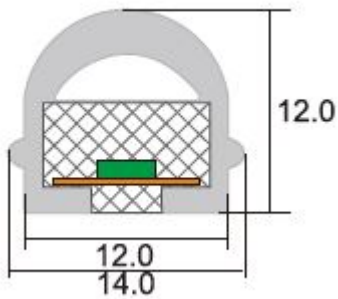

Applications

POS Display equipment, signage, accent & decorative lighting

Configuration

Part No. series	PNF1412-120SLD2835xW-24V-12W/IP67
LEDs / metre	120
LED Pitch	8.33mm
Reel Size / Qty	5M/600
Strip Profile	14.0 x 12.0mm

X denotes CCT

Maximum Electrical Characteristics Ta=25°C

Parameter	24VDC	Unit
Input Voltage	24v Typical	VDC
Current consumption / metre (max)	500mA	mA/m
Current consumption total (max)	2.5A	A/ TOT / reel
Power consumption / metre (max)	12.0W	W/m
Power consumption total (max)	60W	W/TOT /5m reel
Operating Temp	-20 to +45°C	°C
Storage Temp	-10 to +55°C	°C

Optical Characteristics Ta=25°C

Emitted colour	Wavelength/CCT typ.	Luminous Flux (lm/metre)	Viewing Angle
Pure White	6000K	850	120°
Warm White	3000K	750	

Dimensions

Handling notes:

Ensure that the correct low voltage dc power supply is matched to the flexible strip specification

When cutting IP65-IP68 the ingress protection will be compromised please ensure that the assembly is re-sealed accordingly in order to maintain the IP rating

Installation notes:

To achieve a consistent luminous effect, each 5 metre length should be connected to the power source.