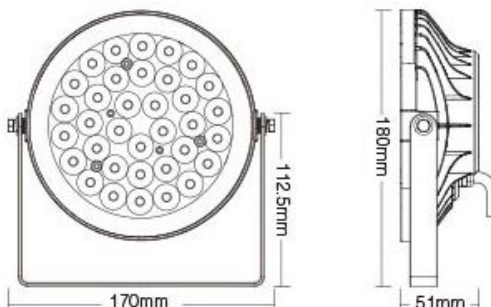

15W RGB+CT

SYS-RC2 features include:

- Constant Voltage 24VDC
- Power 15W
- RGB+CT (2700K-6500K)
- Luminous Flux 1200lm
- CRI >80
- Beam Angle 15°
- Illumination distance >10M
- IP65
- Working Temp: -20~60°C

[More Information >>](#)