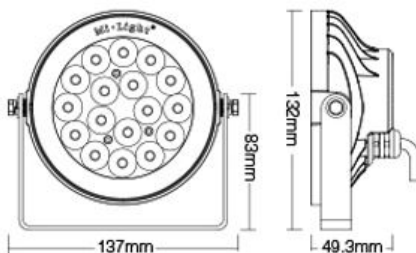

Connected via the SYS-T1 RF host controller the spotlights are compatible with a range of hand-held or wall mount controls and can interface with WiFi App and 3rd party voice controls via gateway.

Schemes may be expanded to 50 fittings up to 300metres using the SYS-T2 signal amplifier.

9W RGB+CT

SYS-RC1 features include:

- Constant Voltage 24VDC
- Power 9W
- RGB+CT (2700K-6500K)
- Luminous Flux 700lm
- CRI >80
- Beam Angle 15°
- Illumination distance >10M
- IP65
- Working Temp: -20~60°C

15W RGB+CT

SYS-RC2 features include:

- Constant Voltage 24VDC
- Power 15W
- RGB+CT (2700K-6500K)
- Luminous Flux 1200lm
- CRI >80
- Beam Angle 15°
- Illumination distance >10M
- IP65
- Working Temp: -20~60°C