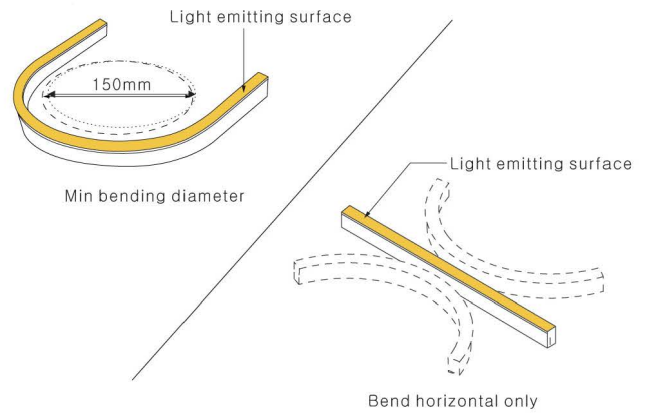

IP44 NEON S1220T 24V SIDE VIEW

- "wing-designed", no need mounting profiles
- Max length 18 meters with one end power
- Five CCT optional from 2700K to 6000K
- 3 years warranty, working life >30000 hours:

Dimension structure

Product specification

Voltage	DC24 V	
CRI/Ra	>90	
Ambient temperature	-25°C~45°C	
Length Range(m)	Final Length(mm)	Tolerance (mm)
0m<Length≤5m	L+6	±7
5m<Length≤10m	L+6	±10
10m<Length≤15m	L+6	±13
15m<Length≤20m	L+6	±16