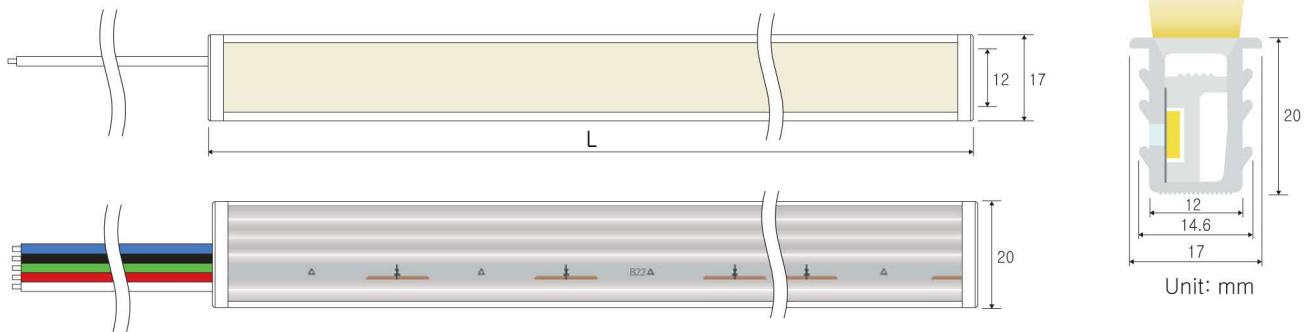

IP44 NEON S1220T 24V SIDE VIEW

- "wing-designed", no need mounting profiles
- Max length 18 meters with one end power
- Five CCT optional from 2700K to 6000K
- 3 years warranty, working life >30000 hours:

Dimension structure

Product specification

Voltage	DC24 V	
CRI/Ra	>90	
Ambient temperature	-25°C~45°C	
Length Range(m)	Final Length(mm)	Tolerance (mm)
0m<Length≤5m	L+6	±7
5m<Length≤10m	L+6	±10
10m<Length≤15m	L+6	±13
15m<Length≤20m	L+6	±16

White color parameters

Part Number	CCT (K)	Power (w/m)	Efficiency (lm/w)	Lumen (lm/m)	Unit Length (mm)	Max Run Length (m)
NS-S1220T-W24	2350-2550K	10	37.4	374	50	17
NS-S1220T-W27	2600-2800K	10	36.5	365	50	17
NS-S1220T-W30	2850-3150K	10	37.0	370	50	17
NS-S1220T-W40	3800-4200K	10	40.7	407	50	17
NS-S1220T-W60	5600-6100K	10	37.8	378	50	17

Single color parameters

Part Number	Color (nm)	Power (w/m)	Efficiency (lm/w)	Lumen (lm/m)	Unit Length (mm)	Max Run Length (m)
NS-S1220T-R	Red(620-625nm)	10	16.9	169	50	18
NS-S1220T-G	Green(515-525nm)	10	42.7	427	50	17
NS-S1220T-B	Blue(460-465nm)	10	9.8	98	50	17
NS-S1220T-Y	Yellow(585-595nm)	10	12.6	126	50	18
NS-S1220T-O	Orange	10	16.7	167	50	17
NS-S1220T-P	Pink	10	34.6	346	50	17